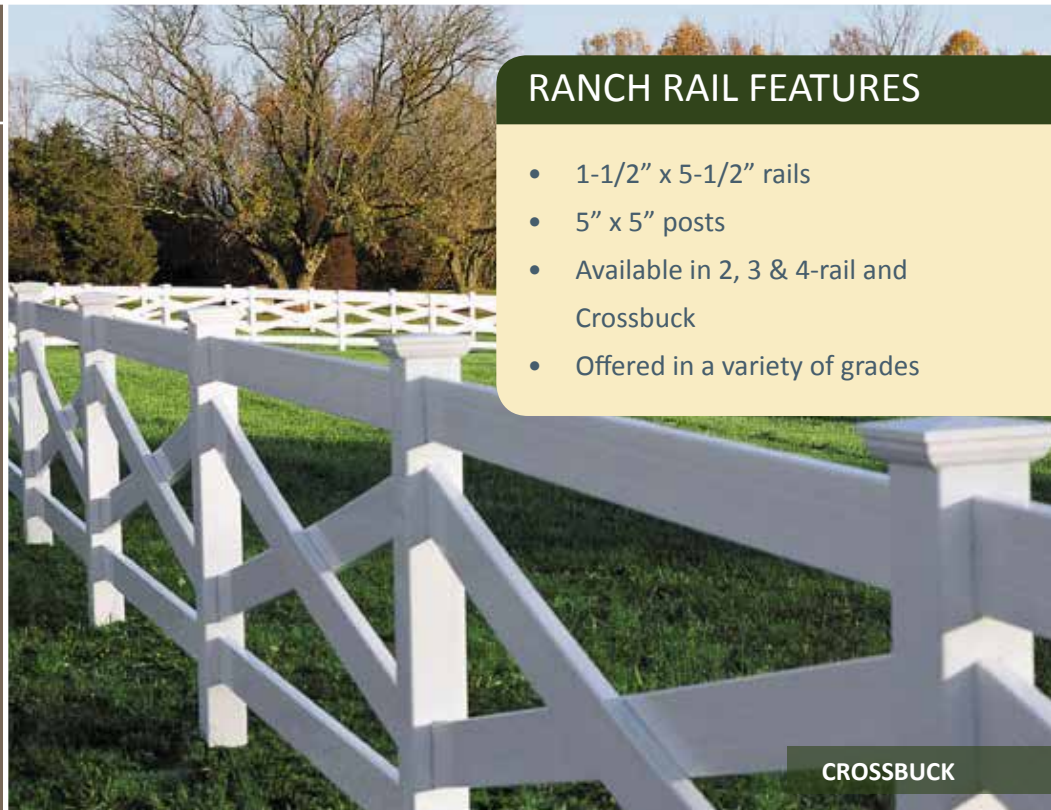

Reinforced top and bottom rail comes standard.

POCKET RAIL

MOCHA WALNUT ESTATE PRIVACY FEATURES

- Available with Estate pocket rails
 - 1-1/2" x 5-1/2" (Reinforced top and bottom rail standard)
- 6" tongue and groove pickets
- Panels offered in 6' width
- Made from high quality virgin vinyl raw materials

BARRINGTON

RANCH RAIL

Turn your rural or agricultural property into a showplace with EverGuard® Ranch Rail. All the beauty of traditional wood horse fence is combined with the low maintenance advantages of PVC to provide a dramatic boundary to your farm, ranch or neighborhood.

RANCH RAIL PROFILE:

RANCH RAIL FEATURES

- 1-1/2" x 5-1/2" rails
- 5" x 5" posts
- Available in 2, 3 & 4-rail and Crossbuck
- Offered in a variety of grades

CROSSBUCK

4-RAIL

2-RAIL

POST CAPS

Complete your look by choosing from four distinct post cap options, each created to match perfectly with all styles of EverGuard® fencing. Select one post cap style to use throughout the entire layout, or use two or more styles to create an even more customized look.