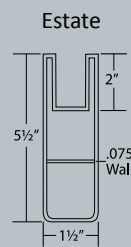

Reinforced top and bottom rail comes standard.

POCKET RAIL

MOCHA WALNUT ESTATE PRIVACY FEATURES

- Available with Estate pocket rails
 - 1-1/2" x 5-1/2" (Reinforced top and bottom rail standard)
- 6" tongue and groove pickets
- Panels offered in 6' width
- Made from high quality virgin vinyl raw materials