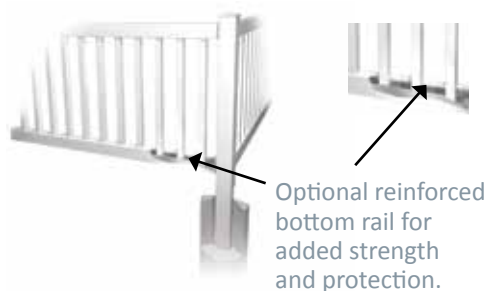

Nothing beats the charm of a vinyl picket fence. EverGuard® offers a wide variety of heights and styles to accent your landscaping and create a beautiful boundary to your property.

PICKET TOP STYLES

DOG EAR

POINTED

PYRAMID

SCALLOPED MELROSE

MELROSE

PICKET FEATURES

- 6 standard picket styles available
- Pickets installed with through-rail construction
- Assortment of picket top options allowing you to create a distinctive look
- Panels offered in 6' and 8' widths
- Optional bottom rail insert
- Made from high quality virgin vinyl raw materials