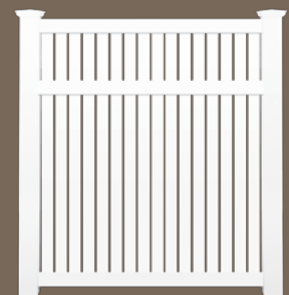

MOCHA WALNUT ESTATE PRIVACY

BARRINGTON SEMI-PRIVACY

SEMI-PRIVACY

With just the right amount of privacy, our semi-private style provides a distinct boundary without obstructing your view. Perfect for the backyard or around a pool, the Barrington style adds simple elegance to any outdoor surrounding.

Reinforced top and bottom rail comes standard.

POCKET RAIL

MOCHA WALNUT ESTATE PRIVACY FEATURES

- Available with Estate pocket rails
 - 1-1/2" x 5-1/2" (Reinforced top and bottom rail standard)
- 6" tongue and groove pickets
- Panels offered in 6' width
- Made from high quality virgin vinyl raw materials