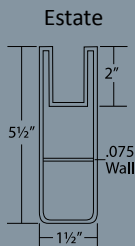

COLORS

* Minimum order size may apply.

RAIL STYLES

Reinforced bottom rail available on all privacy panels.

POCKET RAIL

DECO RAIL

ESTATE PRIVACY WITH LATTICE

ADDITIONAL PRIVACY OPTIONS

ESTATE COMBO

ESTATE WITH LATTICE

HAMPTON

SUMMIT

PRIVACY FEATURES

- Two pocket rail options available:
 - Estate 1-1/2" x 5-1/2" (Reinforced bottom rail standard)
 - Keystone 2" x 7" (Reinforced bottom rail optional)
- 6" tongue and groove pickets, 11.3" available in limited locations
- Panels offered in 6' and 8' widths
- ReadIPak packaging available for quick and easy installation
- Made from high quality virgin vinyl raw materials