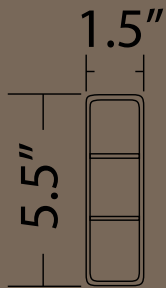

Reinforced top and bottom rail comes standard.

POCKET RAIL

MOCHA WALNUT ESTATE PRIVACY FEATURES

- Available with Estate pocket rails
 - 1-1/2" x 5-1/2" (Reinforced top and bottom rail standard)
- 6" tongue and groove pickets
- Panels offered in 6' width
- Made from high quality virgin vinyl raw materials

RANCH RAIL PROFILE:

RANCH RAIL FEATURES

- 1-1/2" x 5-1/2" rails
- 5" x 5" posts
- Available in 2, 3 & 4-rail and Crossbuck
- Offered in a variety of grades

CROSSBUCK

4-RAIL

2-RAIL

POST CAPS

Complete your look by choosing from four distinct post cap options, each created to match perfectly with all styles of EverGuard® fencing. Select one post cap style to use throughout the entire layout, or use two or more styles to create an even more customized look.