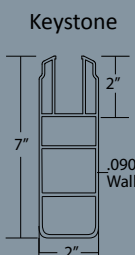

COLORS

* Minimum order size may apply.

RAIL STYLES

Reinforced bottom rail available on all privacy panels.

POCKET RAIL

DECO RAIL

ESTATE PRIVACY WITH LATTICE

ADDITIONAL PRIVACY OPTIONS

ESTATE COMBO

ESTATE WITH LATTICE

HAMPTON

SUMMIT

PRIVACY FEATURES

- Two pocket rail options available:
 - Estate 1-1/2" x 5-1/2" (Reinforced bottom rail standard)
 - Keystone 2" x 7" (Reinforced bottom rail optional)
- 6" tongue and groove pickets, 11.3" available in limited locations
- Panels offered in 6' and 8' widths
- ReadIPak packaging available for quick and easy installation
- Made from high quality virgin vinyl raw materials